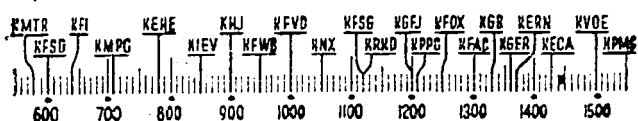

YOUR Radio TODAY

[The information contained in the following schedule of radio programs is furnished by the stations broadcasting the programs, and The Times should not be considered responsible for errors in announcements due to failure of stations to advise of daily changes.—Ed.]

Before 8 a.m.

KMTR—Calif. Theater. 5.
KFI—Off Record. 7: News. 7:15: Going places. 7:30: Lawrence Cross. 7:45.
KMPC—Sundays. 6: Morning Express. 7.
KEHE—Musical Clock. 6 to 8.
KHJ—Rise & Shine. 6: News. 7:45.
KFWB—Stu Wilson. 6 to 8.
KFVD—Spanish. 6: Jubilee. 7:15.
KNN—Sunrise Salute. 6: News. 7:30: Melodies. 7:45.
KRRK—Doug Douglas. 6: News. 6:30: Doug Douglas. 6:45: News. 7:45.
KGFJ—Spanish. 6: Clock Watcher. 7.
KFOX—El Desperador. 5: News. 7:30: Music. 7:40: About Time. 7:45.
KPCA—Talking Timepiece. 6: Records.
KGER—Farm. 6:05: Bugle Boy. 6:30: Kibrey. 7:15.
KPCA—Originalities. 7: Sweethearts. 7:15: Financial. 7:30: Church. 7:45.

8 to 9 a.m.

KMTR—Requests. 8:20.
KFI—Vaughn De Leath. 8: The O'Neils. 8:15: News. 8:30: Citrus Trans. 8:45.
KMPC—Rhythmic. 8: Reveries. 8:30: Dr. Reynolds. 8:45.
KEHE—News. 8: Music. 8:15: Music. 8:30: Aloha Calif. 8:45.
KHJ—Salute to City. 8: Haven of Rest. 8:30.
KFWB—Bkfst. Club. 8 to 9:30.
KFVD—Dr. Reynolds. 8:45.
KNN—Tempos. 8: Tower Town. 8:15: Helen Trent. 8:30: Our Gal Sunday. 8:45.
KRRK—Recordings. 8 to 9.
KGFJ—News. 8: Swing It. 8:15: Songs. 8:30.
KPCA—Thomas. 8: Music. 8:15: Health. 8:30: Ads. 8:45.
KPCA—Church. 8: Mirandy. 8:30: Murdered Lager. 8:45.
KGER—News. 8: Mizpah. 8:15: Music. 8:15.
KPCA—Paula Durand. 8: Kiddoodlers. 8:15: Farm & Home. 8:30—1 hr.

9 to 10 a.m.

KMTR—Martin L. Thomas. 9: Music. 9:30.
KFI—Shopping Tour. 9: Three Roincos. 9:15: Bridge Club. 9:20.
KMPC—Nine o'Clock Melodies. 9: Talk. 9:15: Morning Echoes. 9:30.
KEHE—Cont'l Melodies. 9: Dr. Reynolds. 9:15: Clifford Clinton. 9:30: Down Groove. 9:45.
KHJ—Federal Housing. 9: Nornta Young. 9:30: Bob Young. 9:45.
KFWB—Breakfast Club. 9: Political. 9:30: Musical. 9:45.
KFVD—Jubilee. 9: News. 9:15: Dr. Richardson. 9:30: Carter Wright. 9:45.
KNN—The Goldbergs. 9: Vic & Sade. 9:15: Fray Braggiotti. 9:30: T. C. Sawyer. 9:45.
KRRK—Records. 9: Dr. Richardson. 9:15: Gov't Weather. 9:30: Employment. 9:35: My Solitude. 9:45.
KGFJ—Dedicated to You. 9: Music. 9:45.
KFOX—Rhythms. 9: Talk. 9:15: Odds & Ends. 9:30: News. 9:45.
KPCA—Mediations. 9: Dr. McCoy. 9:30: Organ Lilies. 9:30.
KGER—News. 9: Gospel. 9:15: Summary. 9:45.
KPCA—Farm & Home (cont.) 9: News. 9:30: Jack. Loretta. 9:45.

10 to 11 a.m.